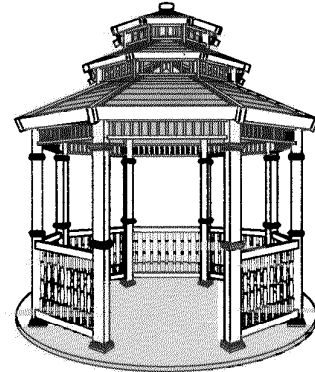

# Vinyl Gazebo 2008 Price Guide

www.gazeboaccents.com

Phone 951-255-0795

## Tiffany Premiere

10' DIAMETER	\$4,977.00
11' DIAMETER	\$5,200.00
13' DIAMETER	\$5,438.00

## Tiffany Classic

9' DIAMETER	\$3,297.00
10' DIAMETER	\$3,444.00
11' DIAMETER	\$3,657.00
13' DIAMETER	\$3,859.00
15' DIAMETER ★	\$6,988.00
17' DIAMETER ★	\$8,827.00
20' DIAMETER ★	\$9,797.00

★ Balusters, base trim, post trim & wiring channels are standard