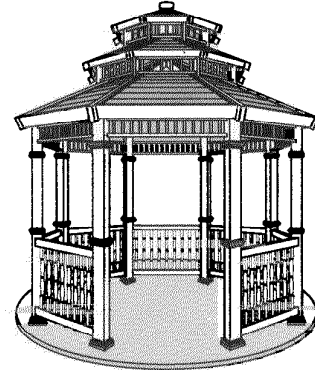

Vinyl Gazebo

Summer 2011 Price Guide

www.gazeboaccents.com

Phone 951-255-0795

Tiffany Premiere

10' DIAMETER	\$5,872.00
11' DIAMETER	\$6,140.00
13' DIAMETER	\$6,425.00

Tiffany Classic

9' DIAMETER	\$3,834.00
10' DIAMETER	\$4,032.00
11' DIAMETER	\$4,238.00
13' DIAMETER	\$4,530.00
15' DIAMETER ★	\$8,285.00
17' DIAMETER ★	\$10,482.00
20' DIAMETER ★	\$11,658.00

★ Balusters, base trim, post trim & wiring channels are standard

Tiffany

9' DIAMETER	\$3,317.00
10' DIAMETER	\$3,376.00
11' DIAMETER	\$3,646.00
13' DIAMETER	\$4,014.00

<i>Accessories</i>	<i>Tiffany</i>	<i>Tiffany Classic</i>	<i>Tiffany Premiere</i>	<i>Price</i>
Solid T&G Roof	S	S	S	N/C
Pagoda Roof	N/A	S	S	N/C
Baluster	O	O	S	\$400.00
Base Trim	S	S	S	N/C
Post Trim	O	O	S	\$225.00
Scrolls	O	O	O	\$240.00
Wiring Channels	S	S	S	N/C
Universal Post Kit	O	O	O	\$495.00
10' Post Kits	O	O	O	\$180.00